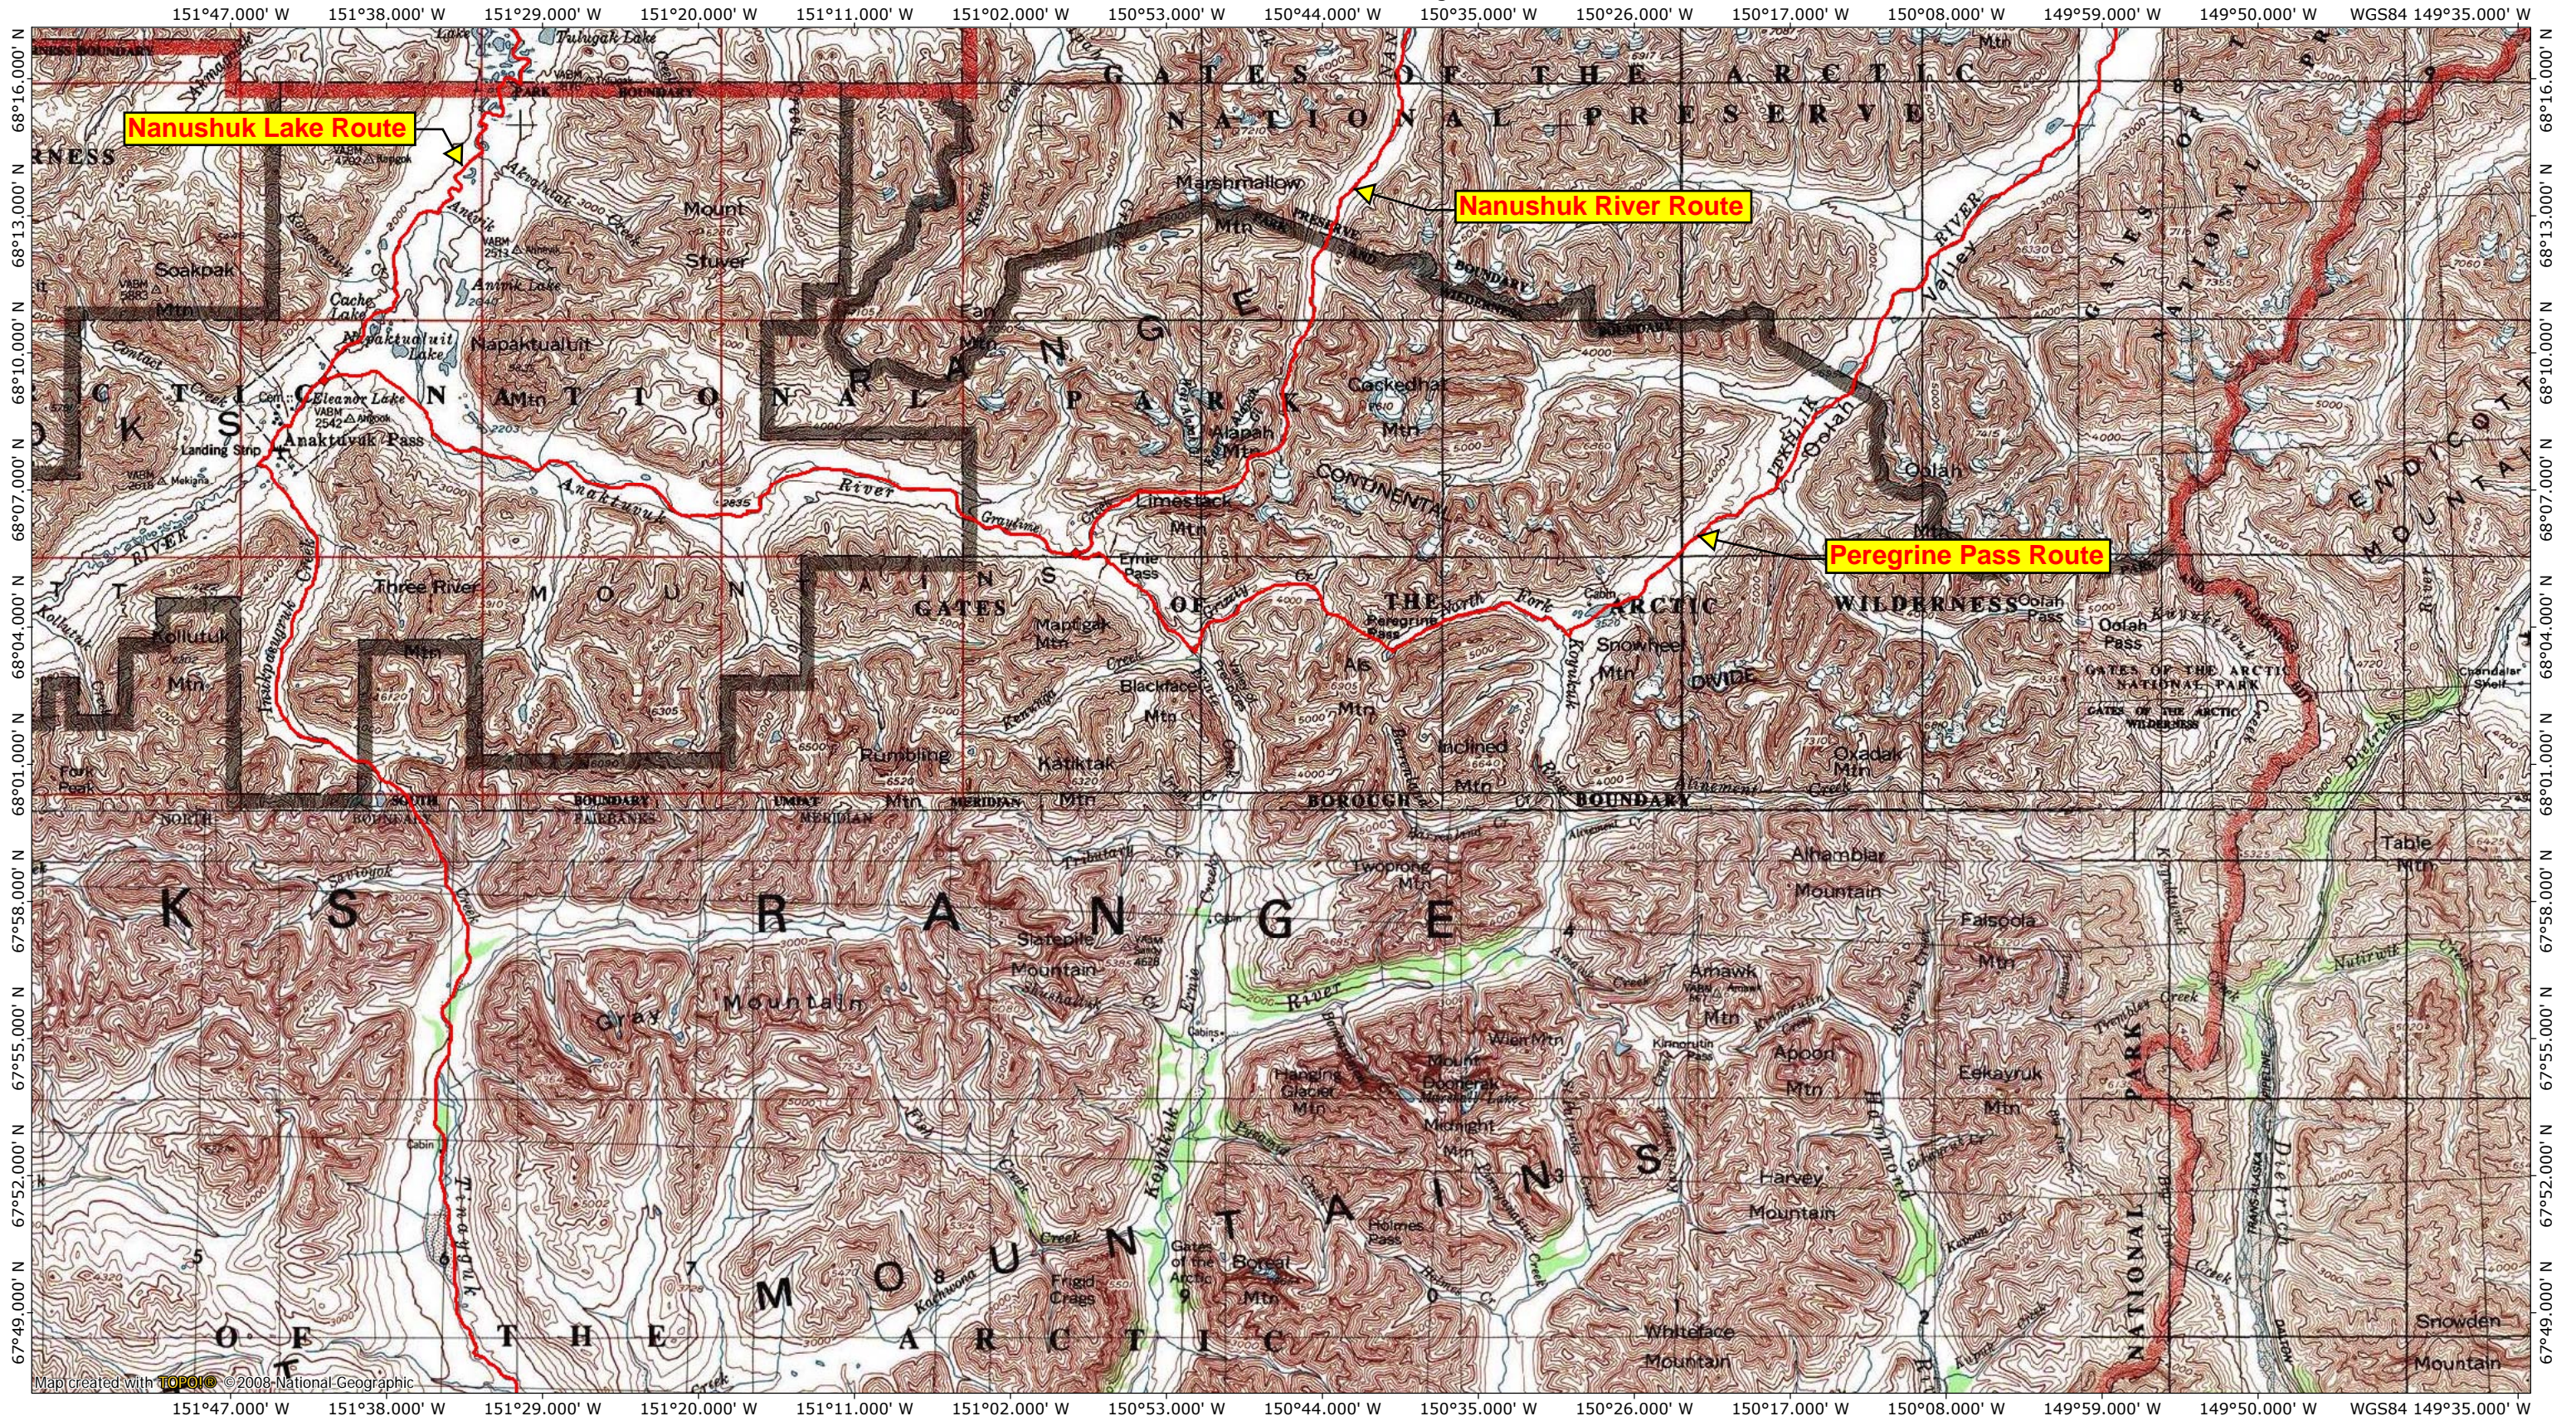

Alaska Mountain Wilderness Ski Classic Stage 2A

Map created with © 2008 National Geographic

SUMMIT
CONSULTING SERVICES Inc.

TN* / MN
21°
03/10/10